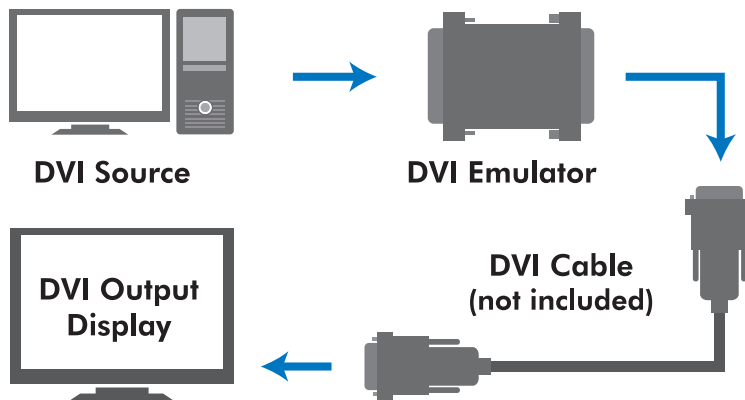

LogiLink®

DVI EDID Emulator

Art. No.: AD0018

AD0018 is designed to emulate and store the EDID of a video display, providing constant and reliable EDID data for the a DVI source device to efficiently optimize video resolution.

Features:

- » Designed to emulate and store the EDID of a video display
- » Built-in LED indicator to easily identify the EDID mode
- » Resdution up to 1080P@60Hz
- » Support VESA specification
- » Works with any operating system, no software installation required