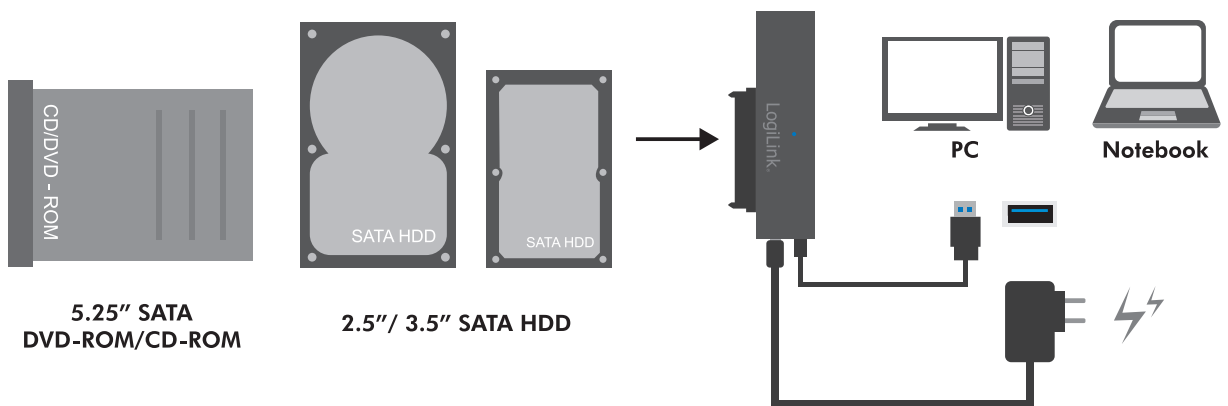

LogiLink®

USB3.0 to SATA Adapter

Art. No.: AU0050

Connect 1.8" (4.57cm), 2.5" (6.35cm) and 3.5" (8.89cm) SATA hard disk drives as well as SATA CD and DVD Rom Drives with USB3.0 connection to your computer.

Features:

- » Compliant with Serial ATA Specification Revision 2.6
- » Connect to 1.8"(4.572cm) / 2.5"(6.35cm) / 3.5"(8.89cm) SATA 3G/6G hard drive & 5.25"(13.3cm) SATA DVD-ROM/CD-ROM
- » Compliant with USB3.0/2.0/1.1 up to 5 Gbps
- » Compliant with USB Mass Storage Class, Bulk-Only Transport Specification Revision 1.3
- » External power adapter: 12V, 2A
- » Support Plug-and-Play and USB Hot-Plug
- » Power ON/OFF Switch LED lights
- » Support HDD capacity up to 10TB

LogiLink®

USB3.0 to SATA Adapter

Art. No.: AU0050

Package Contents:

- » 1 x USB 3.0 to SATA Adapter
- » 1 x External Power Supply 12V, 2A
- » 1 x User Manual

Packaging Information:

- » Packing Dimension: 105 x 95 x 68mm
- » Packing Weight: 0.185kg
- » Carton Dimension: 552 x 358 x 232mm
- » Carton Q'ty: 50pcs
- » Carton Weight: 9.25kg