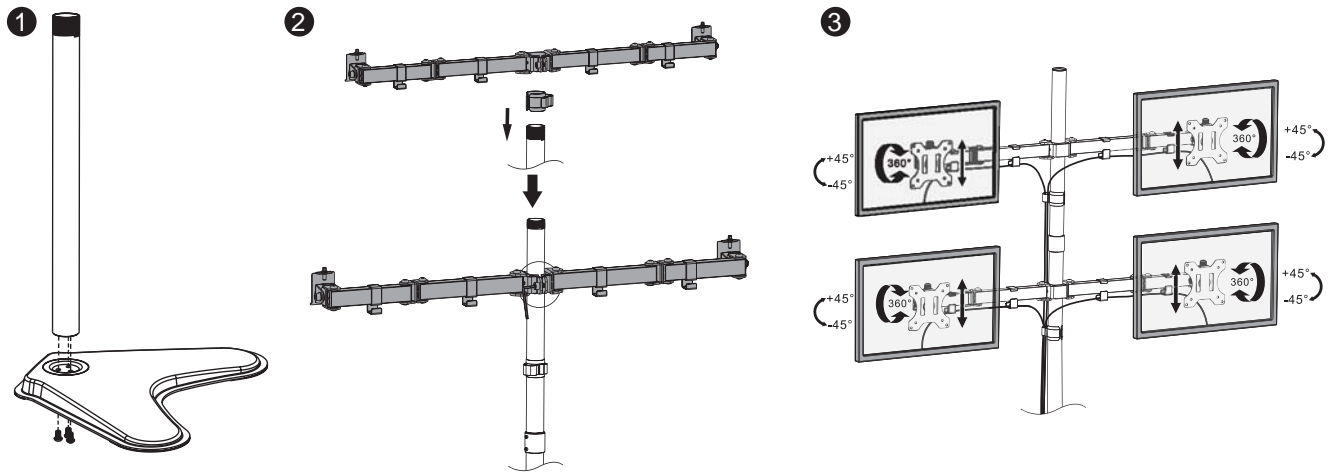

LogiLink®

Quad Monitor Desk Stand for 13"-32" Monitor

Art. No.: BP0046

Features:

- » Super strong mounting brackets: Solid-reinforced Cold Steel, durable product with maximum capacity of 8kg for each arm
- » Maximum arm extension length is 460mm, Tilt capacity: $45^{\circ}\sim-45^{\circ}$, Swivel capacity: $90^{\circ}\sim-90^{\circ}$ and Rotation capacity: $180^{\circ}\sim-180^{\circ}$
- » Compatible with VESA 75x75mm, 100x100mm
- » Easy to install
- » Fit for 13-32 inch LCD Monitor

* The specifications and pictures are subject to change without notice.
* All trade names referenced are the registered trademark of their respective owners.

BP0046

4 052792 046519

Made in China

Best Connectivity

LogiLink®

Quad Monitor Desk Stand for 13"-32" Monitor

Art. No.: BP0046

Specification:

Screen Size	13"-32"
Rated Load	8kg/17.6lbs
VESA	75x75, 100x100
Arm Extend	460mm
Tilt	45° ~ -45°
Swivel	90° ~ -90°
Rotate	180° ~ -180°
Product Size	913 x 280 x 905mm

Package Contents:

- » 1 x Dual Monitor Desk Stand
- » 1 x Screw Package
- » 1 x User Manual

Package Informations:

- » Packing Dimension: 448 x 300 x 120mm
- » Packing Weight: kg
- » Carton Dimension: mm
- » Carton Q'ty: pcs
- » Carton Weight: kg