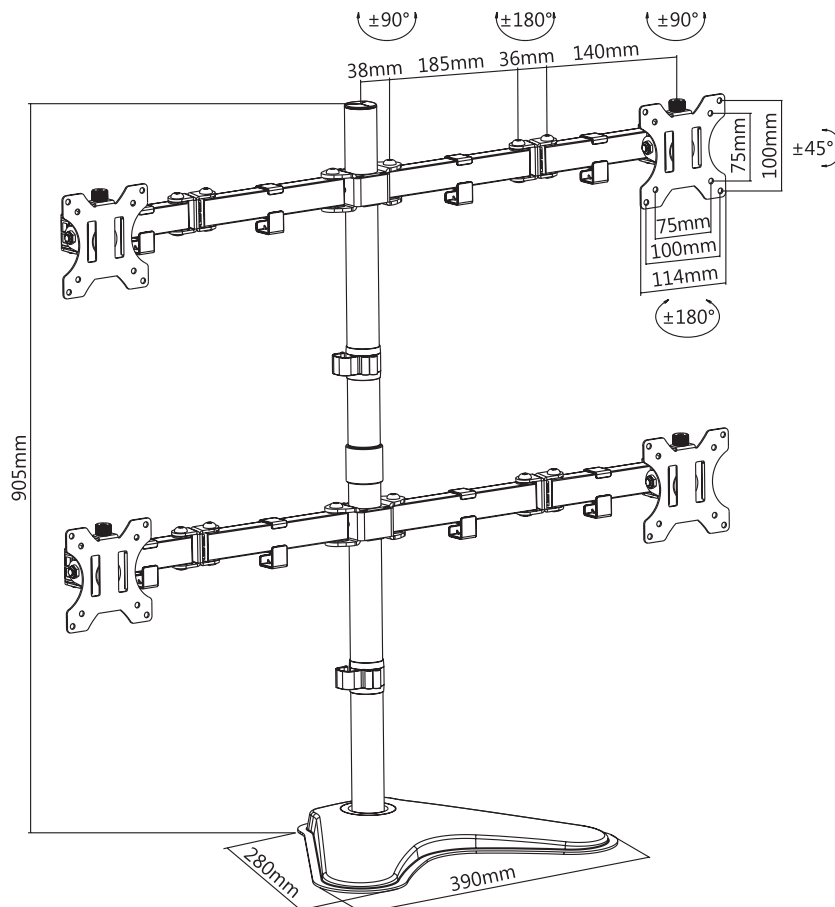

LogiLink®

Quad Monitor Desk Stand for 13"-32" Monitor

Art. No.: BP0046

Features:

- » Super strong mounting brackets: Solid-reinforced Cold Steel, durable product with maximum capacity of 8kg for each arm
- » Maximum arm extension length is 460mm, Tilt capacity: $45^{\circ}\sim-45^{\circ}$, Swivel capacity: $90^{\circ}\sim-90^{\circ}$ and Rotation capacity: $180^{\circ}\sim-180^{\circ}$
- » Compatible with VESA 75x75mm, 100x100mm
- » Easy to install
- » Fit for 13-32 inch LCD Monitor

* The specifications and pictures are subject to change without notice.
* All trade names referenced are the registered trademark of their respective owners.

BP0046

4 052792 046519

Made in China

Best Connectivity

LogiLink®

Quad Monitor Desk Stand for 13"-32" Monitor

Art. No.: BP0046

Specification:

Screen Size	13"-32"
Rated Load	8kg/17.6lbs
VESA	75x75, 100x100
Arm Extend	460mm
Tilt	45° ~ -45°
Swivel	90° ~ -90°
Rotate	180° ~ -180°
Product Size	913 x 280 x 905mm

Package Contents:

- » 1 x Dual Monitor Desk Stand
- » 1 x Screw Package
- » 1 x User Manual

Package Informations:

- » Packing Dimension: 448 x 300 x 120mm
- » Packing Weight: kg
- » Carton Dimension: mm
- » Carton Q'ty: pcs
- » Carton Weight: kg