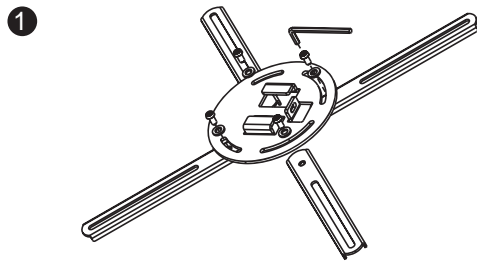

LogiLink®

Universal Ceiling Projector Mount, 600mm

Art. No.: BP0055

It works for flat ceilings and comes with all the hardware needed for easy installation.

Features:

- » Fits the projector up to 30kg
- » Sturdy and simple design
- » Aluminum construction
- » Easy installation
- » Works with flat ceilings
- » -20°~20° tilt, -20°~20° swivel, 360° rotate
- » Comes with the mounting hardware
- » Max Equipment Size: Projectors with a range from 180mm to 400mm in diameter
- » Cable-mounting channel
- » Adjustable metal arms

Lockdown Handle

Flexible Ball Joint

Adjust Length
from 520 to 600mm

Cable Management

* The specifications and pictures are subject to change without notice.
* All trade names referenced are the registered trademark of their respective owners.

BP0055

4 052792 048155

Made in China

Best Connectivity

LogiLink®

Universal Ceiling Projector Mount, 600mm

Art. No.: BP0055

RoHS
compliant

LogiLink®

Universal Ceiling Projector Mount, 600mm

Art. No.: BP0055

Specification:

Material	Aluminum, Steel
Adjust Length	520-600mm
Mounting Range	180-400mm
Rated Load	30kg (66lbs)
Tilt	-20° ~20°
Swivel	-20°~20°
Rotate	360°
Color	White
Product Dimensions	600 x 415 x 415mm