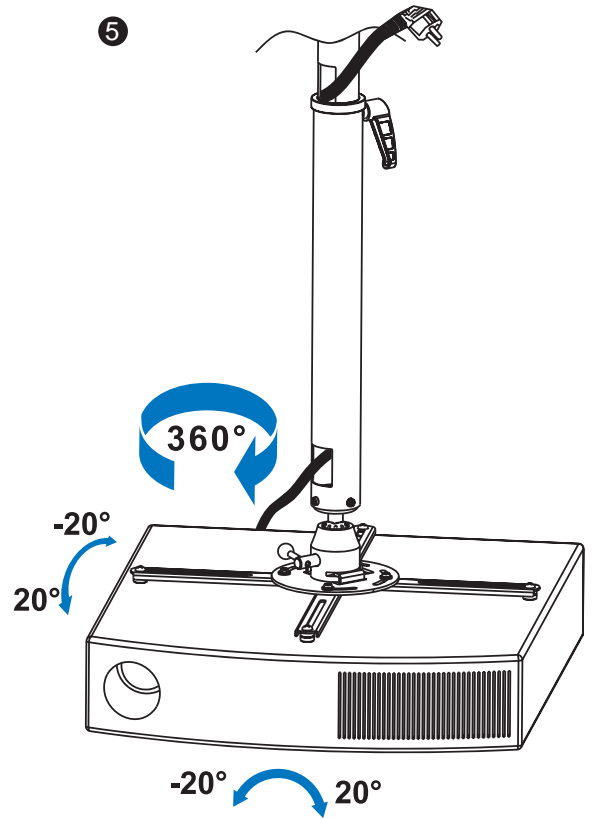

LogiLink®

Universal Ceiling Projector Mount, 600mm

Art. No.: BP0055

RoHS
compliant

* The specifications and pictures are subject to change without notice.
* All trade names referenced are the registered trademark of their respective owners.

BP0055

4 052792 048155

Made in China

Best Connectivity