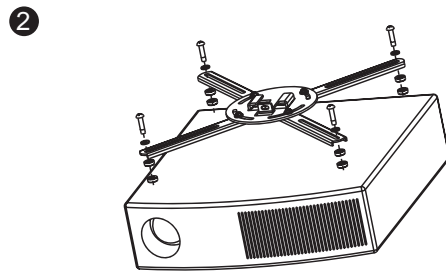

LogiLink®

Universal Ceiling Projector Mount, 600mm

Art. No.: BP0055

RoHS
compliant

* The specifications and pictures are subject to change without notice.
* All trade names referenced are the registered trademark of their respective owners.

BP0055

4 052792 048155

Made in China

Best Connectivity