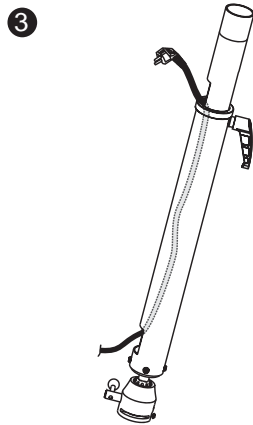

LogiLink®

Universal Ceiling Projector Mount, 600mm

Art. No.: BP0055

RoHS
compliant

* The specifications and pictures are subject to change without notice.
* All trade names referenced are the registered trademark of their respective owners.

BP0055

4 052792 048155

Made in China

Best Connectivity