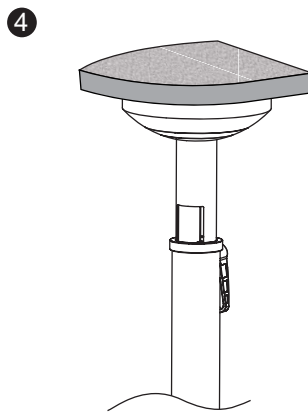

LogiLink®

Universal Ceiling Projector Mount, 600mm

Art. No.: BP0055

RoHS
compliant

* The specifications and pictures are subject to change without notice.
* All trade names referenced are the registered trademark of their respective owners.

BP0055

4 052792 048155

Made in China

Best Connectivity