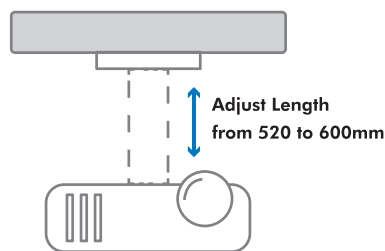

LogiLink®

Universal Ceiling Projector Mount, 600mm

Art. No.: BP0055

It works for flat ceilings and comes with all the hardware needed for easy installation.

Features:

- » Fits the projector up to 30kg
- » Sturdy and simple design
- » Aluminum construction
- » Easy installation
- » Works with flat ceilings
- » -20°~20° tilt, -20°~20° swivel, 360° rotate
- » Comes with the mounting hardware
- » Max Equipment Size: Projectors with a range from 180mm to 400mm in diameter
- » Cable-mounting channel
- » Adjustable metal arms

Lockdown Handle

Flexible Ball Joint

Adjust Length
from 520 to 600mm

Cable Management

* The specifications and pictures are subject to change without notice.
* All trade names referenced are the registered trademark of their respective owners.

LogiLink®

Universal Ceiling Projector Mount, 600mm

Art. No.: BP0055

Specification:

Material	Aluminum, Steel
Adjust Length	520-600mm
Mounting Range	180-400mm
Rated Load	30kg (66lbs)
Tilt	-20° ~20°
Swivel	-20°~20°
Rotate	360°
Color	White
Product Dimensions	600 x 415 x 415mm

Package Contents:

- » 1 x Projector Mount
- » 1 x Screw Package
- » 1 x User Manual

Package Informations:

- » Packing Dimension: 472 x 176 x 92mm
- » Packing Weight: 3.3kg
- » Carton Dimension: 490 x 370 x 290mm
- » Carton Q'ty: 6pcs
- » Carton Weight: 21kg