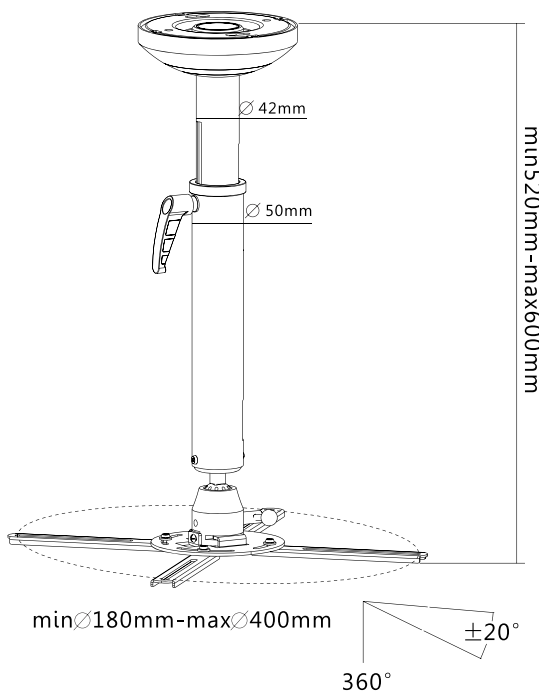

LogiLink®

Universal Ceiling Projector Mount, 600mm

Art. No.: BP0055

It works for flat ceilings and comes with all the hardware needed for easy installation.

Features:

- » Fits the projector up to 30kg
- » Sturdy and simple design
- » Aluminum construction
- » Easy installation
- » Works with flat ceilings
- » -20°~20° tilt, -20°~20° swivel, 360° rotate
- » Comes with the mounting hardware
- » Max Equipment Size: Projectors with a range from 180mm to 400mm in diameter
- » Cable-mounting channel
- » Adjustable metal arms

Lockdown Handle

Flexible Ball Joint

Adjust Length
from 520 to 600mm

Cable Management

* The specifications and pictures are subject to change without notice.
* All trade names referenced are the registered trademark of their respective owners.

LogiLink®

Universal Ceiling Projector Mount, 600mm

Art. No.: BP0055

Specification:

Material	Aluminum, Steel
Adjust Length	520-600mm
Mounting Range	180-400mm
Rated Load	30kg (66lbs)
Tilt	-20° ~20°
Swivel	-20°~20°
Rotate	360°
Color	White
Product Dimensions	600 x 415 x 415mm

Package Contents:

- » 1 x Projector Mount
- » 1 x Screw Package
- » 1 x User Manual

Package Informations:

- » Packing Dimension: 472 x 176 x 92mm
- » Packing Weight: 3.3kg
- » Carton Dimension: 490 x 370 x 290mm
- » Carton Q'ty: 6pcs
- » Carton Weight: 21kg