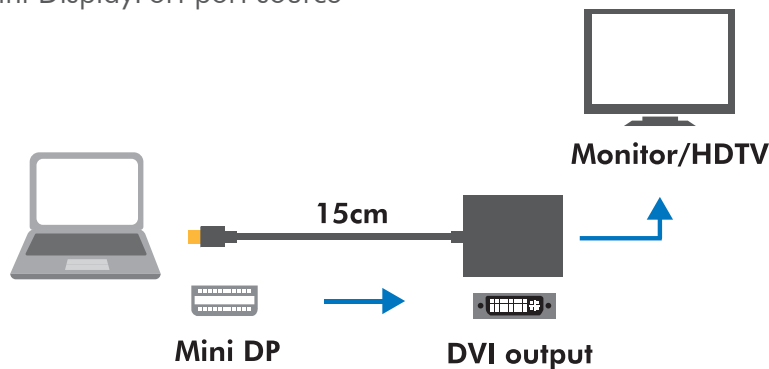

## 4K Mini DisplayPort to DVI Adapter

Art. No.: CV0037B

CV0037B is a new generation Mini DisplayPort™ to DVI™ converter that receives both video and audio streams from an upstream Mini DisplayPort Source link and converts to a DVI output.

### Features:

- » Integrates a complete DisplayPort receiver and complete DVI transmitter for video format conversion
- » Fully compliant DisplayPort 1.2 input, and DVI output
- » DVI 1.0 transmitter support
- » Supports HDCP1.3 content protection
- » Supports DVI highest video resolution 4K x 2K@30Hz
- » Supports multiple color format: RGB 6/8/10/12 bpc (bit per component), YCbCr 4:4:4, and YCbCr 4:2:2 8/10/12 bpc
- » Supports 10/12-bit deep color 1080p up to 2.25Gbps
- » Content protection of HDCP Rx and Tx keys to support HDCP repeater
- » Powered from Mini DisplayPort port source

### Specification:

Signal Input/Output	
Input Video Signal	Mini DisplayPort
Maximum Single Link Range	4K x 2K@30Hz
Output Video	DVI
Input Connector	Mini DisplayPort Male 20pin
Output Connector	DVI Female (24+4)