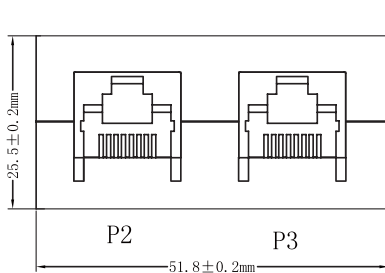

Modular T Coupler Cat.5e 3-Port RJ45 female, UTP

Art no.: MP0039

Technical Features

1 x RJ45 jack to two RJ45 jacks

1:1 wired straight pinout (1-1, 2-2....8-8)

RJ45 sockets with gold-plated contacts

ABS housing, white

Technical Drawings

MP0039

4 052792 049206

Made in China

www.logilink.de

RoHS
compliant

* The specifications and pictures are subject to change without notice.
*All trade names referenced are the registered trademark of their respective owners.

Package Contents

1 x Modular T Coupler

Packaging Informations

| | |
|-------------------|-------------------|
| Packing Dimension | 70 x 70mm |
| Packing Weight | 0.002kg |
| Carton Dimension | 380 x 380 x 320mm |
| Carton Q'ty | 500pcs |
| Carton Weight | 15kg |