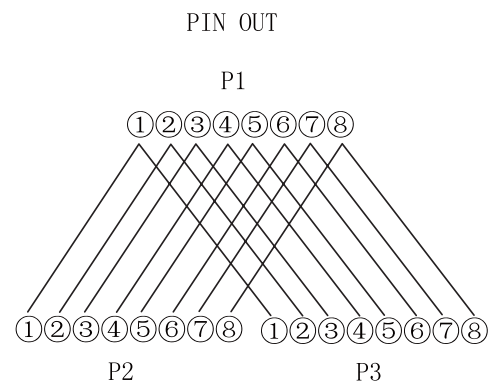

Technical Drawings

MP0039

4 052792 049206

Made in China

www.logilink.de

RoHS
compliant

* The specifications and pictures are subject to change without notice.
*All trade names referenced are the registered trademark of their respective owners.