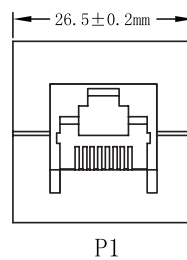

Technical Drawings

MP0039

4 052792 049206

Made in China

www.logilink.de

RoHS
compliant

* The specifications and pictures are subject to change without notice.
*All trade names referenced are the registered trademark of their respective owners.