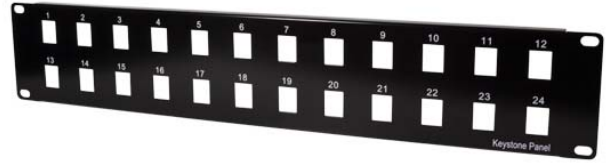

### Technical Features

Unloaded 19" Rack-Mount keystone panel

24 Ports in 2 units height

For 24 keystone modules (all types)

Material: SPCC, 1.5mm thickness

Color: RAL9005 Black

### Technical Drawings

NK4049

4 052792 033441

Made in China

[www.logilink.de](http://www.logilink.de)

RoHS  
compliant

\* The specifications and pictures are subject to change without notice.  
\*All trade names referenced are the registered trademark of their respective owners.

## Keystone Panel 2U, 24 Ports

Part no.: NK4049

### Package Contents

Keystone Panel 2U x 1