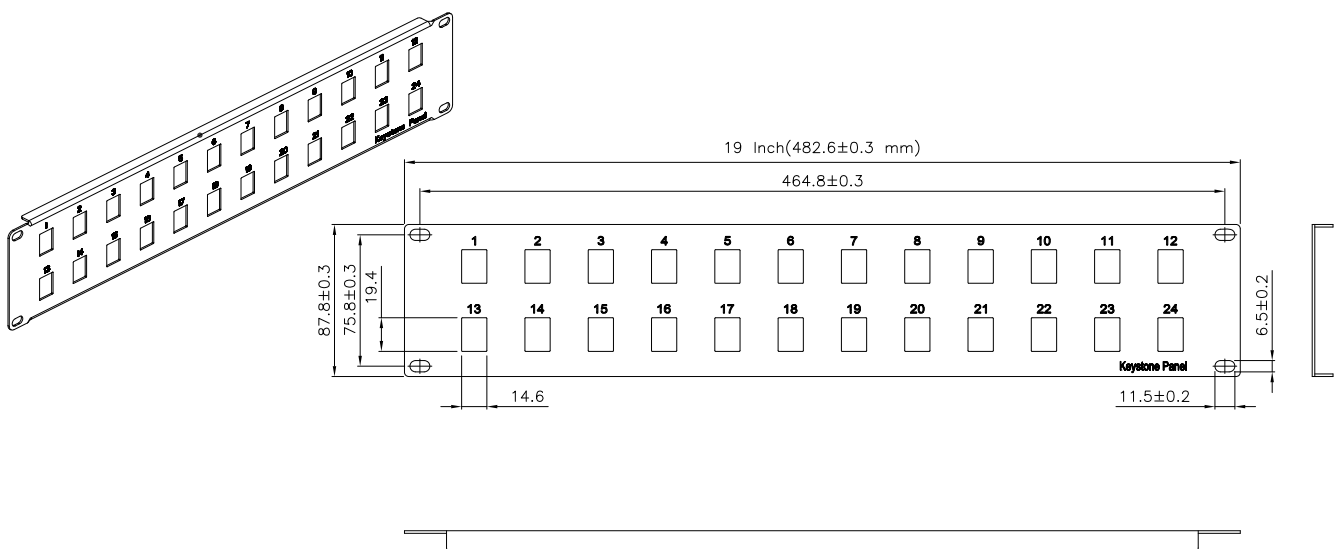

Technical Drawings

NK4049

4 052792 033441

Made in China

www.logilink.de

RoHS
compliant

* The specifications and pictures are subject to change without notice.
*All trade names referenced are the registered trademark of their respective owners.