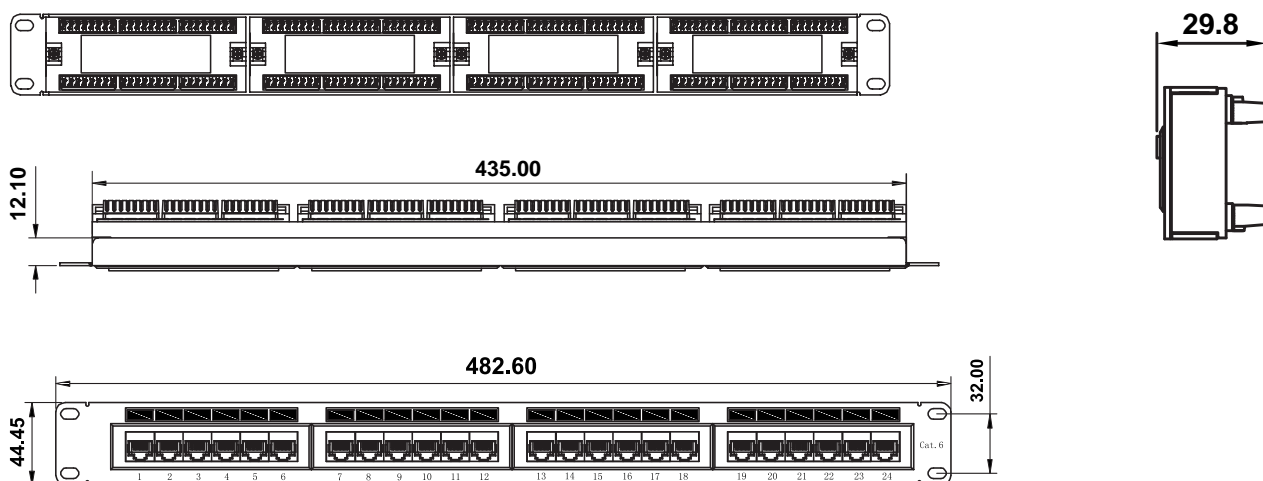

19" Cat.6 Patch Panel 24 Ports, UTP, black

Part no.: NP0004

Technical Features

Category 6 Class E 250 MHz

ISO/IEC 11801 and TIA/EIA 568B.2-1

24 unshielded RJ45 jacks

Steel housing 1U

RAL 9005 black

Technical Drawings

NP0004

4 260113 562093

Made in China

www.logilink.de

RoHS
compliant

* The specifications and pictures are subject to change without notice.
*All trade names referenced are the registered trademark of their respective owners.

Package Contents

19" Cat.6 Patch Panel 24 Ports, UTP, black x 1

Packaging Informations

Packing Dimension	495 x 95 x 60mm
Packing Weight	0.61kg
Carton Dimension	530 x 265 x 510mm
Carton Q'ty	20pcs
Carton Weight	13kg