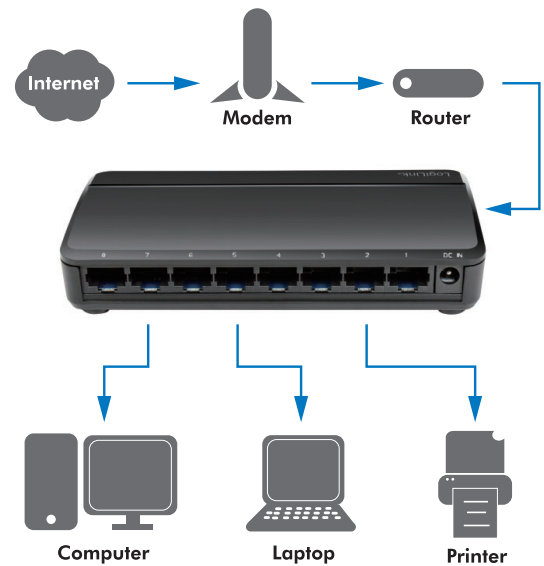

Package Contents:

- » 1 x 8-Port Gigabit Ethernet Desktop Switch
- » 1 x External Supply 5V/1A (5W)
- » 1 x User Manual

Package Information:

- » Packing Dimension: 180 x 140 x 35mm
- » Packing Weight: 0.24kg
- » Carton Dimension: 382 x 296 x 386mm
- » Carton Q'ty: 40pcs
- » Carton Weight: 11.87kg

NS0106

Made in China

RoHS
compliant

* The specifications and pictures are subject to change without notice.
* All trade names referenced are the registered trademark of their respective owners.