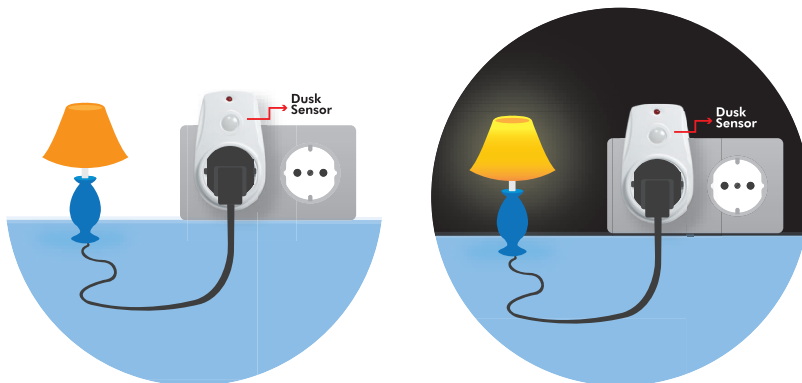

LogiLink®

Socket Adapter with Dusk Sensor

Art. No.: PA0152

Perfect for dark rooms or hallways!

Features:

- » Automatically identify day and night
- » Operation indicator
- » Easy setup and energy saving
- » Children protection

Specification:

Power Input	230V AC, 50Hz, 16A
Rated Load	280W max. 280W max. for light bulb
Ambient Light	<20 lux
Working Temperature	-20°C~85°C
Working Humidity	<95%

WARNING

- Do not plug in a row.
- Do not operate while covered.
- Only voltage-free when disconnected.
- Only to be used in dry rooms.

Package Contents:

- » 1 x Socket Adapter with Dusk Sensor
- » 1 x User Manual

Package Information:

- » Packing Dimension: 180 x 110mm
- » Packing Weight: 0.12kg
- » Carton Dimension: 390 x 340 x 290mm
- » Carton Q'ty: 40pcs
- » Carton Weight: 5.7kg