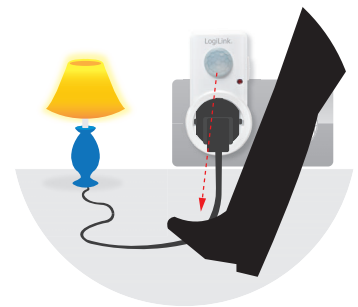

LogiLink®

Power Adapter with PIR Motion Detector

Art. No.: PA0153

The energy saving Power Adapter with Motion sensor is perfect for garage, hallway, living room and watering appliances.

Features:

- » Automatically switch ON the power supply when human motion detected
- » 120° detection zone to sense movement up to 9m away
- » Automatically identify day and night with the LUX switch
- » Sensor's Sensitivity adjustable according to the location
- » Time-Delay is added continually: When it receives the second induction signals within the first induction, it will restart to time from the moment
- » Easy setup and energy saving
- » Perfect for dark rooms or hallways and works great with powered animal feeding and watering appliances

Automatically identify
day and night

Automatically turn ON when
human motion detected

PA0153

Made in China

RoHS
compliant

* The specifications and pictures are subject to change without notice.
* All trade names referenced are the registered namework of their respective owners.

LogiLink®

Power Adapter with PIR Motion Detector

Art. No.: PA0153

Specification:

Power Input	AC 220V~240V 50Hz, 6A max
Rated Load	Max.1200W (Light bulb) Max. 300W (LED)
Ambient Light	3~2000LUX (adjustable)
Detection Range	120°
Detection Distance	2~9m (<24°C) adjustable
Detection Moving Speed	0.6~1.5m/s
Time Delay	Min.10±3 seconds Max. 7±2 minutes
Power Consumption	Approx. 0.5W
Operating Temperature	-20°C~40°C
Operating Humidity	<93%RH