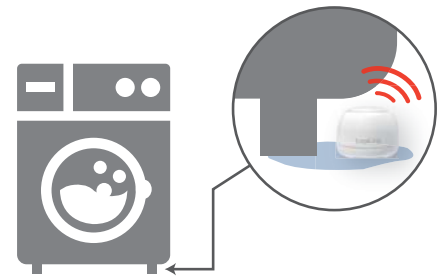

## Water Leakage Detector

Art. No.: SC0105

The Water Leakage Detector finds leaks before damage occurs. Place under washing machine, water heater, dishwasher or sink, alarm will set off once leakage is detected. Prevent further catastrophe to home/office.

### Features:

- » Works on both hard and soft surfaces, such as carpet, floor etc. When water cause the two sensing probes to be short-circuit, the alarm will sound off
- » Can be use under washing machine, water heater, dishwasher, toilet sink, humidifier, ice maker, pipes close to outdoor taps
- » 85dB alarm sound, making sure people at home will hear and respond to the leakage
- » Compact size
- » IP65 protection from water jets