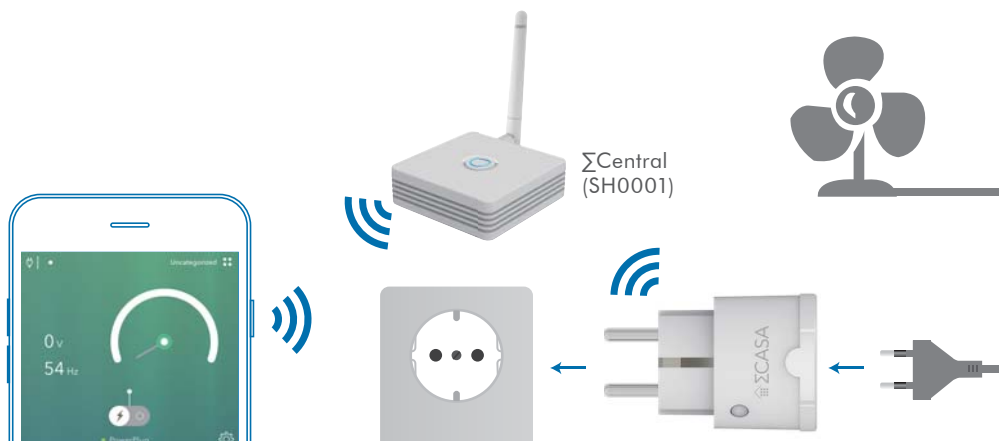

## Powerkit $\Sigma$ Plug – Starter Set

Art. No.: SH0011

This ideal starter set allows you to easily turn device on and off remotely, monitor your power consumption and scheduling your devices according to your wishes.

### Features:

- » Set of 1x  $\Sigma$ Central and 2x  $\Sigma$ Plug
- » Connection: Bluetooth v4.0
- » Transmission range: Up to 100m in open spaces
- »  $\Sigma$ Plug: Power consumption measurement, cost calculation and statistics help cutting the power bill by acknowledging the problem source
- »  $\Sigma$ Central: central unit for monitoring and controlling up to 16  $\Sigma$ CASA Smart Home products
- » Exclusive  $\Sigma$ Link feature enable various combination of conditions to activate your smart life