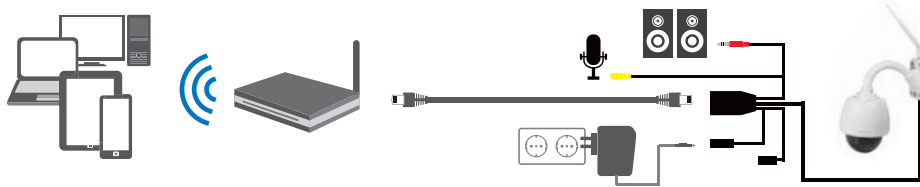

Best Connectivity

LogiLink®

Wireless Dome IP Camera with Night Vision & HD 960P 4x Optical Zoom

Art. No.: WC0049

Work in both LAN and wireless environment

Package Contents:

- » 1 x IP Camera
- » 1 x Power Adapter
- » 1 x Antenna
- » 1 x Network Cable
- » 1 x Screws Package
- » 1 x User Manual