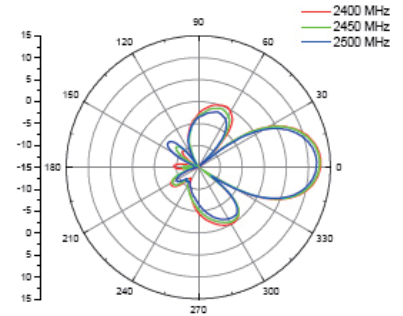

Art No. WL0096

2.4GHz Outdoor Directional Antenna, 14dBi, Panel Type

Specification:

Frequency range	2400-2500 MHz
Gain	14 dBi
VSWR	2.0: 1 Max.
Polarization	Linear, vertical
Impedance	50 Ω
HPBW / horizontal	30°
HPBW / vertical	30°
Front to back ratio	15dB
Standard compliance	N/A
Isolation	N/A
Power handling	10W (cw)
Cable Length	1M / ULA198
Connector	N JACK
Survival wind speed	216 km/hr
Temperature	-40°C to +80°C
Humidity	95% @55°C
Lightning protection	DC ground
Dimensions	210*210*73mm
Radome color	White
Radome material	ABS, UV resistant

*include of cable loss

Packaging Information:

- Packing Dimension: 250 x 230 x 88mm
- Packing Weight: 0.445kg
- Carton Dimension: 515 x 4740 x 260mm
- Carton Q'ty: 10pcs
- Carton Weight: 15.2kg

H-plane Co-polarization Pattern

V-plane Co-polarization Pattern